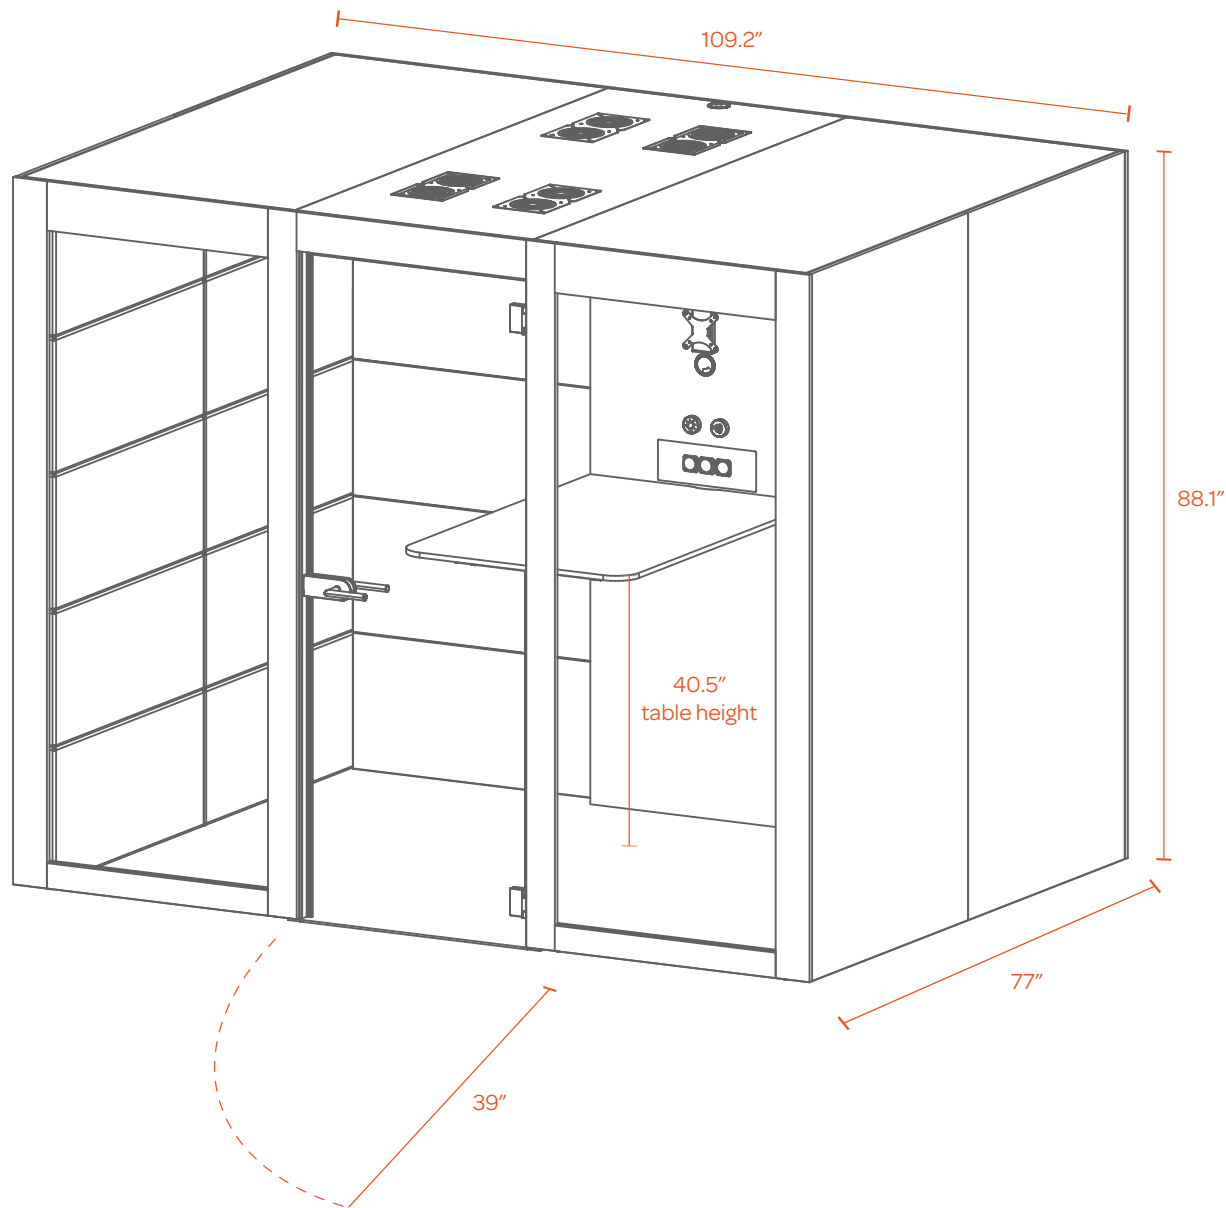

DIMENSIONS

Your Poppin Account Executive and Project Manager can answer any questions you have about the placement of your PoppinPod.

Gen 3 PoppinPod

- The footprint of the assembled PoppinPod (with the door closed) is 109.2" W x 77" D 88.1" H.
- When the door is opened fully, it adds 39" to the overall depth
- Allow for 12" above the PoppinPod for sufficient air circulation.

Contact Us

(888) 676-7746 sales@poppin.com